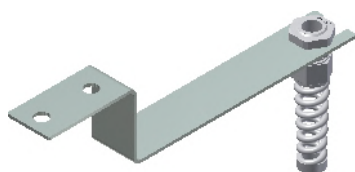

3-core = brown, white, green

4-core = brown, white, green, yellow

5-core = brown, white, green, yellow, grey

Variable wire ends (see table), 40, 50, 60, 80, 100 or 200mm on both ends without sheathing and with core end sleeve (CES).

| name | spiral length | extended length | end 1 (AE1) | end 2 (AE2) | item number |
|---------------------------|---------------|-----------------|----------------|----------------|-------------|
| 3-core | | | | | |
| SPK 3x0,5mm ² | 750 | 3000 | 200 | 200 | 214769 |
| SPK 3x0,5mm ² | 900 | 3600 | 200 | 200 | 214780 |
| SPK 3x0,5mm ² | 900 | 3600 | 4000 | 350 | 214927 |
| SPK 3x0,5mm ² | 750 | 3000 | 500 | 200 | 214931 |
| SPK 3x0,5mm ² | 600 | 2400 | 500 | 200 | 214921 |
| SPK 3x0,5mm ² | 950 | 3800 | 500 | 200 | 214924 |
| 4-core | | | | | |
| SPK 4x0,25mm ² | 750 | 3000 | 200 | 200 | 214851 |
| SPK 4x0,25mm ² | 900 | 3600 | 1000 | 400 | 214772 |
| SPK 4x0,25mm ² | 1200 | 4800 | 4000 | 400 | 214774 |
| SPK 4x0,25mm ² | 900 | 3600 | 2000 | 350 | 215455 |
| 5-core | | | | | |
| SPK 5x0,25mm ² | 500 | 2000 | 1000 | 200 | 214767 |
| SPK 5x0,25mm ² | 750 | 3000 | 200 | 200 | 214721 |
| SPK 5x0,25mm ² | 800 | 3200 | 1500 | 200 | 214765 |
| SPK 5x0,25mm ² | 900 | 3600 | 200 | 300 | 214745 |
| SPK 5x0,25mm ² | 900 | 3600 | 2000 | 350 | 214923 |
| SPK 5x0,25mm ² | 1000 | 4000 | 1500 | 1000 | 214874 |

Z-mounting bracket for spiral cable incl. spiral cable gland M16 (for sectional doors)

model

order no.

HW-SPK-SV16

215097

straight mounting bracket for spiral cable, 160x25mm incl. spiral cable gland M16 (roller shutters)