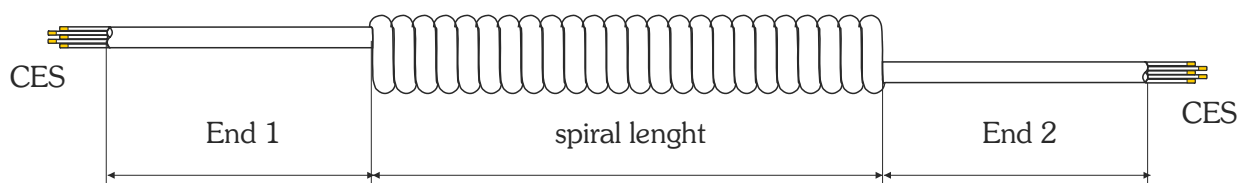

Modell

HW-SPK-160/25-SV16

Artikelnummer

215098

SPK spiral cable

The spiral cables are manufactured with a high industrial quality, are tested to 100,000 guaranteed cycles and are suitable for operation in rough conditions. Strong retraction and long extension lengths guarantee a long life. The extension factor is four times that of the spiral length (SL).

3-core = brown, white, green

4-core = brown, white, green, yellow

5-core = brown, white, green, yellow, grey

Variable wire ends (see table), 40, 50, 60, 80, 100 or 200mm on both ends without sheathing and with core end sleeve (CES).

| name | spiral length | extended length | end 1 (AE1) | end 2 (AE2) | item number |
|---------------------------|---------------|-----------------|----------------|----------------|-------------|
| 3-core | | | | | |
| SPK 3x0,5mm ² | 750 | 3000 | 200 | 200 | 214769 |
| SPK 3x0,5mm ² | 900 | 3600 | 200 | 200 | 214780 |
| SPK 3x0,5mm ² | 900 | 3600 | 4000 | 350 | 214927 |
| SPK 3x0,5mm ² | 750 | 3000 | 500 | 200 | 214931 |
| SPK 3x0,5mm ² | 600 | 2400 | 500 | 200 | 214921 |
| SPK 3x0,5mm ² | 950 | 3800 | 500 | 200 | 214924 |
| 4-core | | | | | |
| SPK 4x0,25mm ² | 750 | 3000 | 200 | 200 | 214851 |
| SPK 4x0,25mm ² | 900 | 3600 | 1000 | 400 | 214772 |
| SPK 4x0,25mm ² | 1200 | 4800 | 4000 | 400 | 214774 |
| SPK 4x0,25mm ² | 900 | 3600 | 2000 | 350 | 215455 |
| 5-core | | | | | |
| SPK 5x0,25mm ² | 500 | 2000 | 1000 | 200 | 214767 |
| SPK 5x0,25mm ² | 750 | 3000 | 200 | 200 | 214721 |
| SPK 5x0,25mm ² | 800 | 3200 | 1500 | 200 | 214765 |
| SPK 5x0,25mm ² | 900 | 3600 | 200 | 300 | 214745 |
| SPK 5x0,25mm ² | 900 | 3600 | 2000 | 350 | 214923 |
| SPK 5x0,25mm ² | 1000 | 4000 | 1500 | 1000 | 214874 |